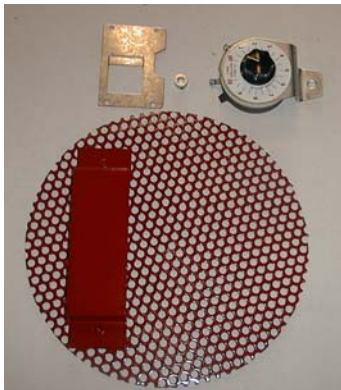

Herd

THE ELECTRIFYING "I"

I-92 SEEDER FOR SPREADING SEEDS, INSECTICIDES AND HERBICIDES

(PTO POWERED UNITS RECOMMENDED FOR SPREADING FERTILIZER)

Can be purchased with 2" Receiver Hitch Mount, Front Mount or Side Mount. Ideal for front of Tractor, pick-up, jeeps, etc...as all you need is 12 volts to run this seeder. **DO NOT MOUNT ON ATV'S!**

I-92 comes with an agitator to give Herd's Sure-Feed of material through the opening. You can also Center the spread and meter the amounts with Herd's centering and opening control design, (now Stainless steel)

Herd Seeder Co., Inc.

2383 South U.S. 35, Logansport, IN 46947

Phone: 574-753-6311 Fax: 574-722-4106

www.herdseeder.com info@herdseeder.com

Herd

THE ELECTRIFYING “O”

I-92-O FOR ALL YOUR ORCHARD NEEDS

The model I-92 Orchard, side mounted standard with front chute #822, spout #827, and 808A width control kit is ideal for spreading granular insecticides, mouse bait or herbicides around trees and under link fences, orchards and vineyards or where weed control is needed and where side-pattern is desired. The smaller I-44 can be identically equipped.

These units are perfectly suited for spreading granular herbicides for grass or weed control around airports, along highways, on ditch banks and anyplace you wish to control weeds or grass. HERD's easy on-and-off control makes quick work of 'spot' weed control in highway plantings and nurseries. May be used on boats or pickups for side spreading. Some granular chemicals, as CASORON® and the like, may be spread in winter ahead of busy spring work. 2.85 bushels or 184 lbs. capacity. I-44 capacity 1.4 bushels or 88 lbs.