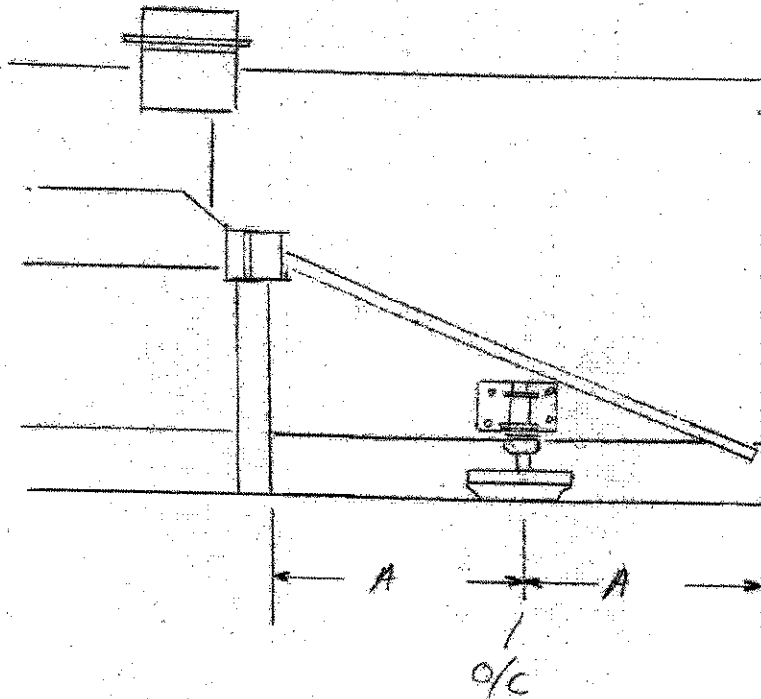

4235-61 skid shoe AGOTrend series 3000

Skid Shoe Mount

Side View

Front View

Bolted through back so that it is even with the bottom of angle iron or beveled bar with 2 washers on the under side of the holder